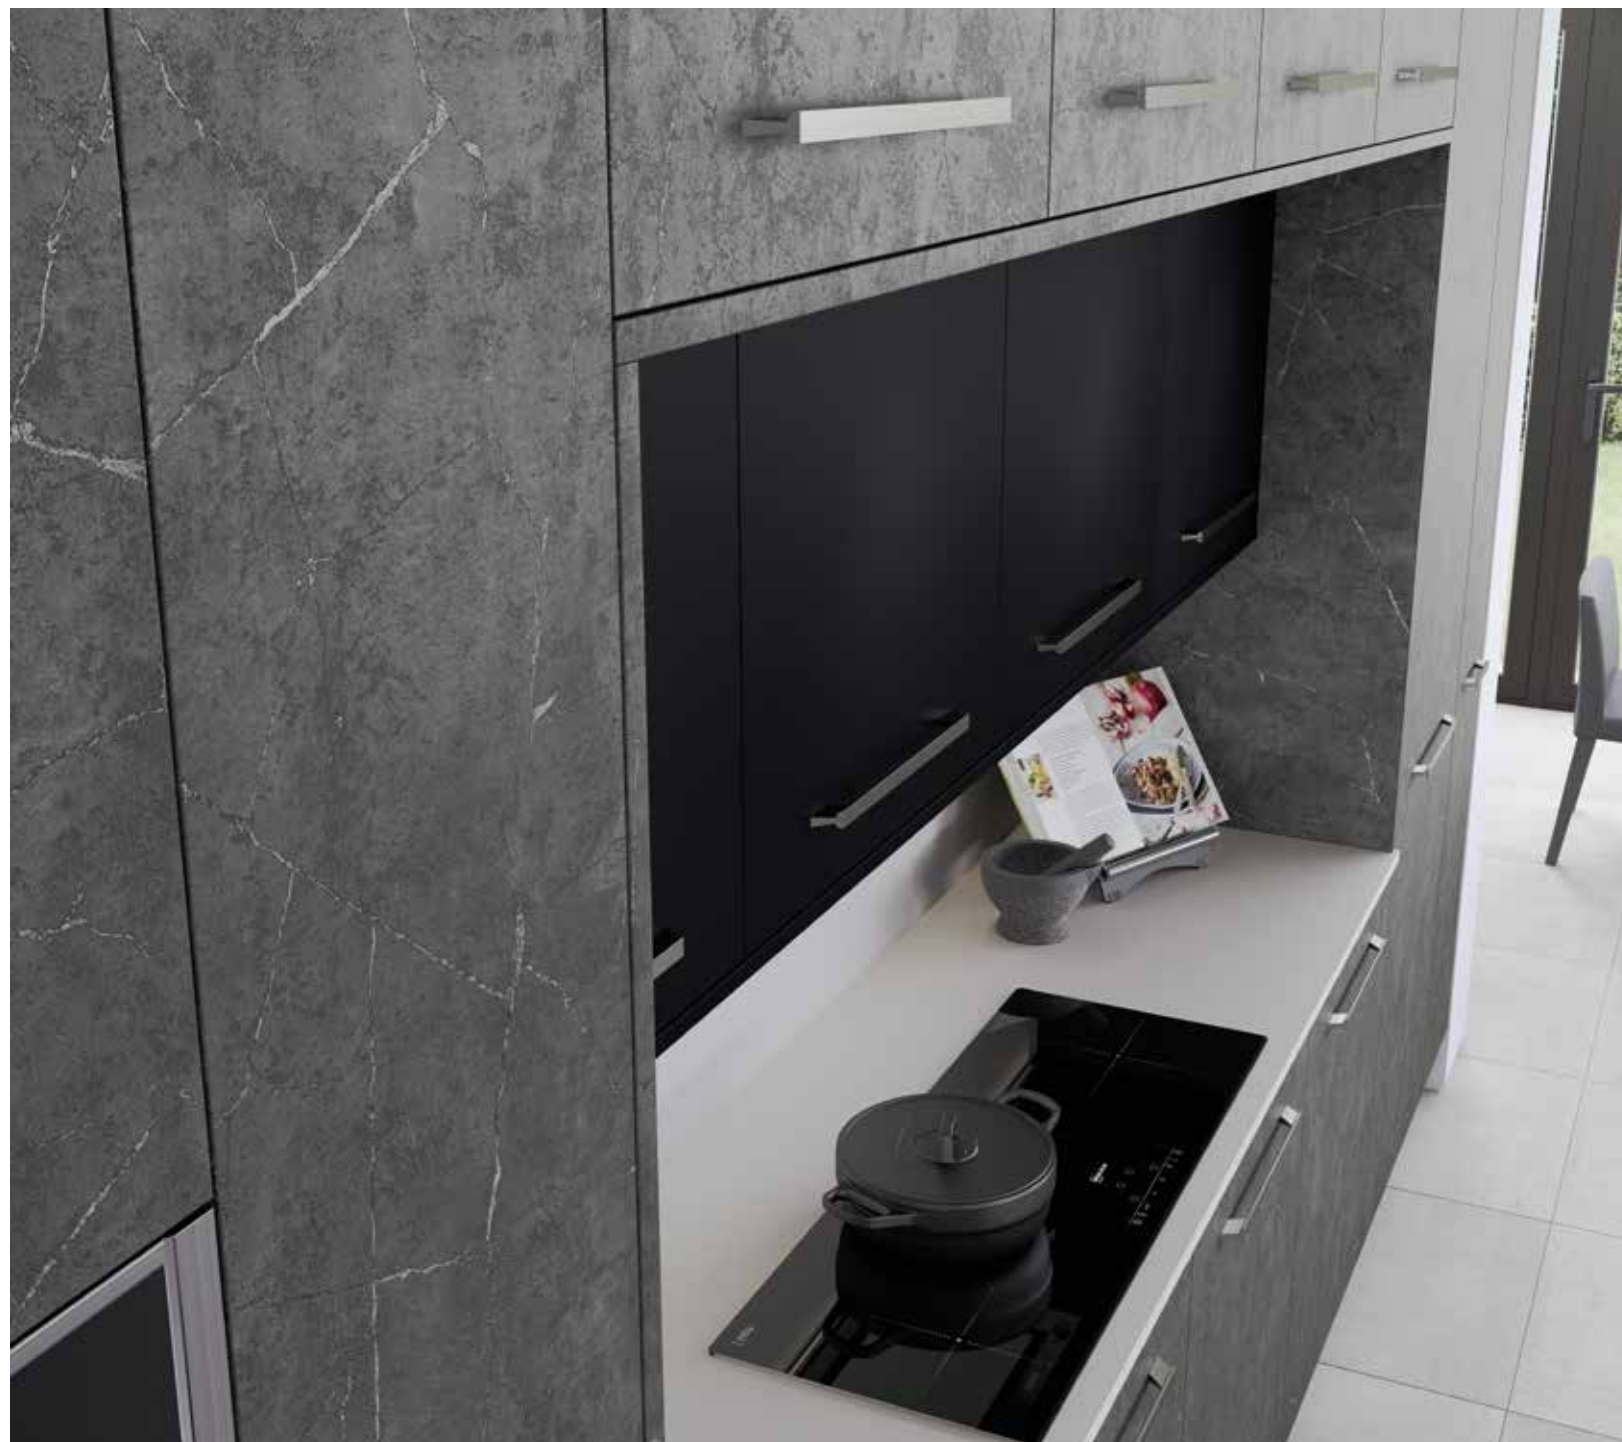

Deco Porcelana Silver

STONE EFFECT FLAT SLAB DOOR

Milano Levante Marble

MARBLE EFFECT WORKTOP

Modern Flat Slab
THE COOL PALETTE

LINEA

The *Signature* Collection
2m Wide Drawers
IN AMALFI ONYX

Get the look...