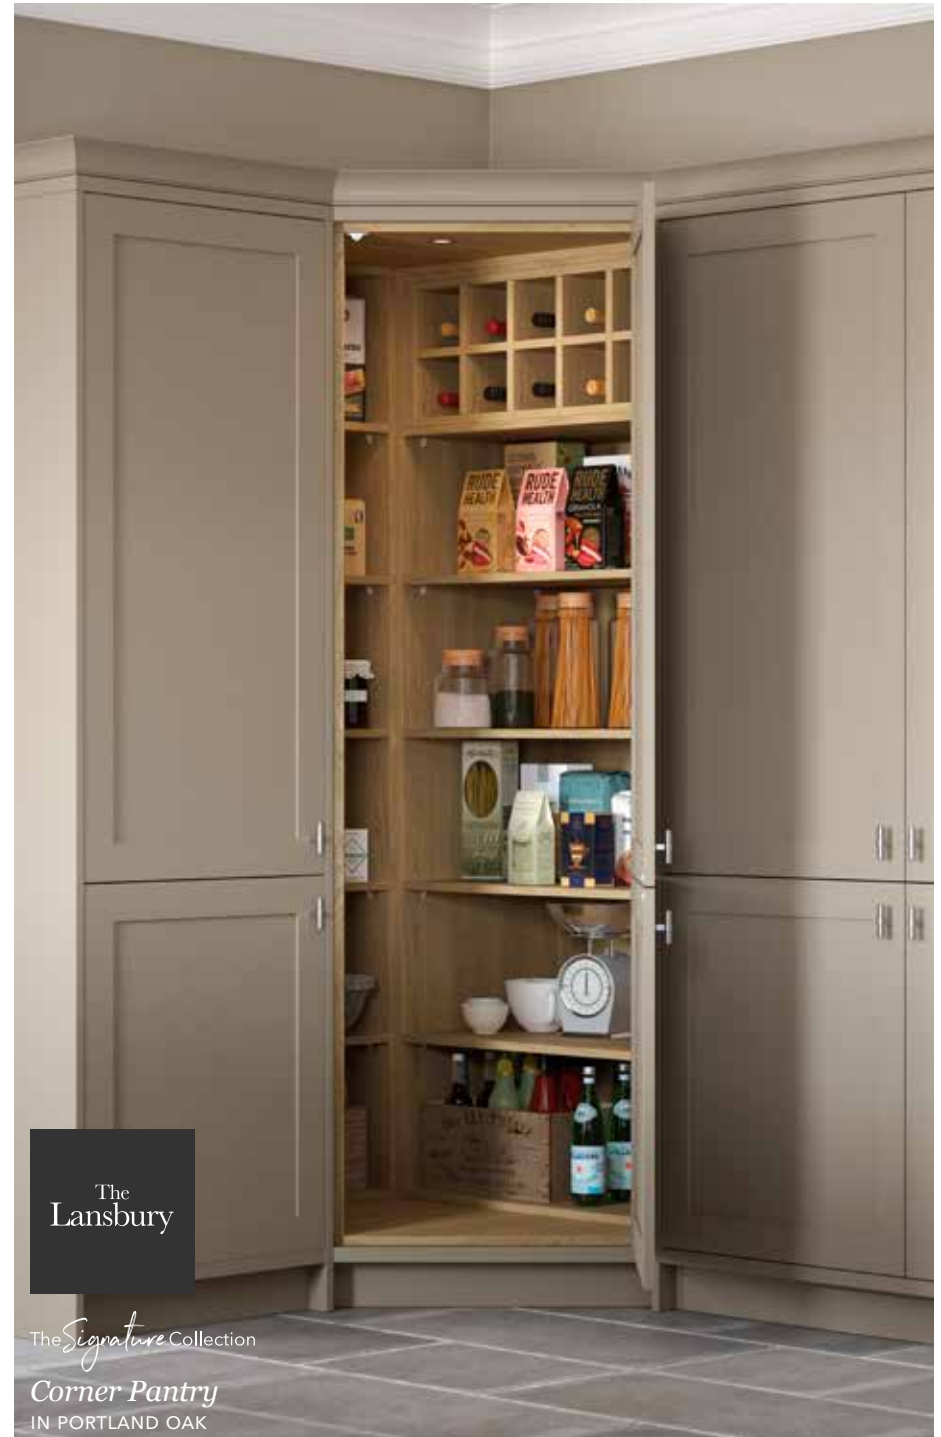

The
Lansbury

The Signature Collection

Corner Pantry
IN PORTLAND OAK