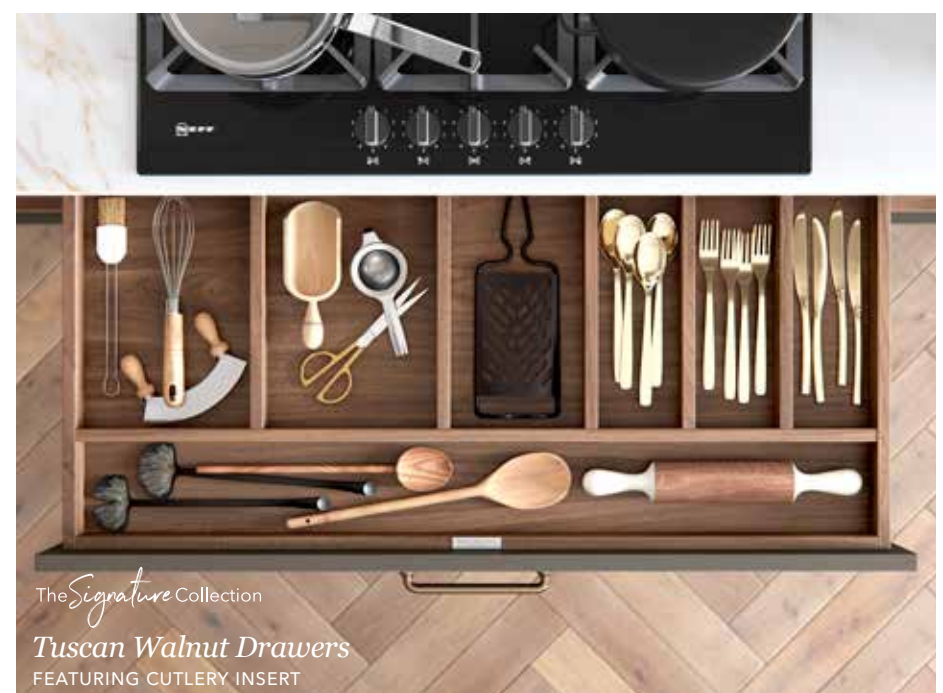

The *Signature* Collection
Tuscan Walnut Drawers
FEATURING CUTLERY INSERT