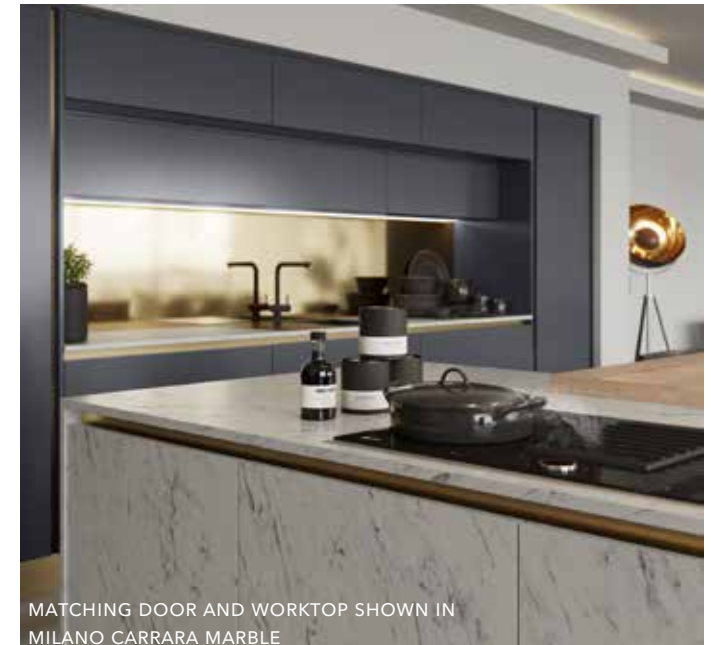

FEATURE SPLASHBACKS, SHOWN IN METALIX BRONZE

MATCHING DOOR AND WORKTOP SHOWN IN MILANO CARRARA MARBLE