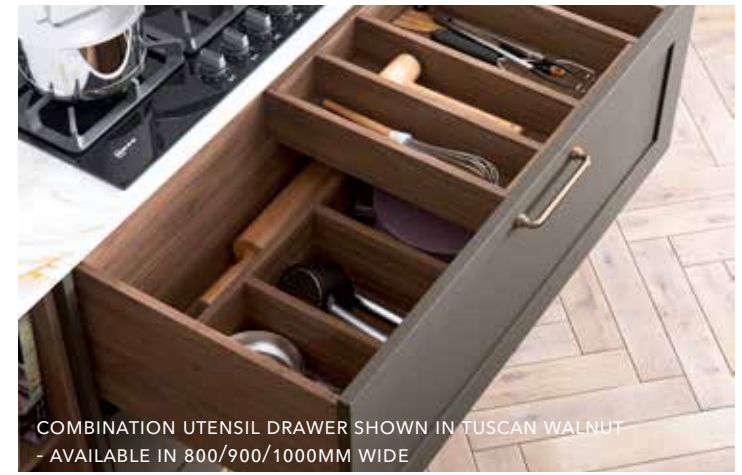

Three Drawer Finish Options

The key features you must know about our drawer options:

- ✓ Portland Oak, Tuscan Walnut and Legrabox R-Design options hold 40kg in a standard drawer and 70kg in a pan drawer
- ✓ Feather light glide with soft-close as standard

- ✓ Lifetime guarantee on all Blum moving parts