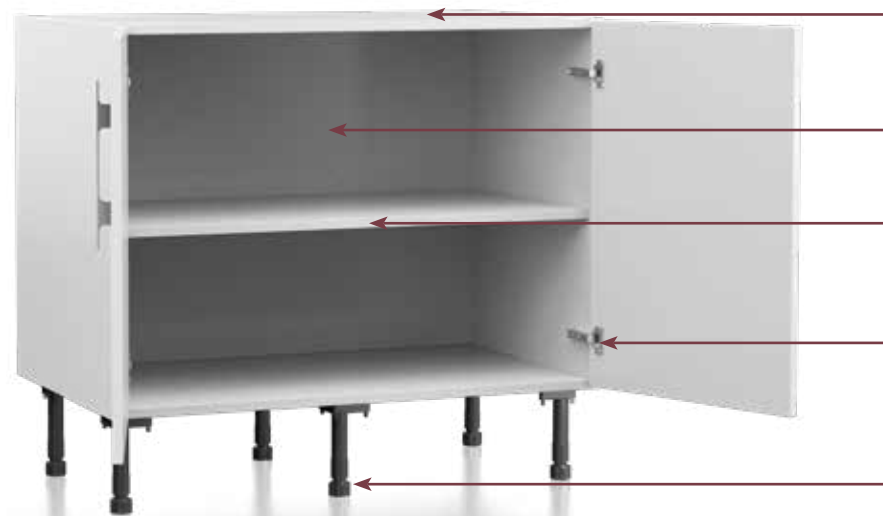

Solid Cabinets

OUR CABINETS ARE BUILT TO LAST, WITH 18MM TOP AND BACK PANELS FOR ADDED STRENGTH AND STABILITY

No Centre Post

INCREASED SPACE, EASY ACCESS TO THE FULL WIDTH OF THE CABINET AND MORE USER FRIENDLY

Deeper Cabinets

OUR STANDARD BASE CABINETS OFFER 17% MORE USEABLE SHELF SPACE

Streamlined Hinge

SUPERIOR INLINE HINGE NOW OFFERS AN IMPROVED AESTHETIC VIEW

Cabinet Stability

SIX CABINET LEGS WITH SUPERIOR FIXINGS FOR INCREASED CABINET STRENGTH