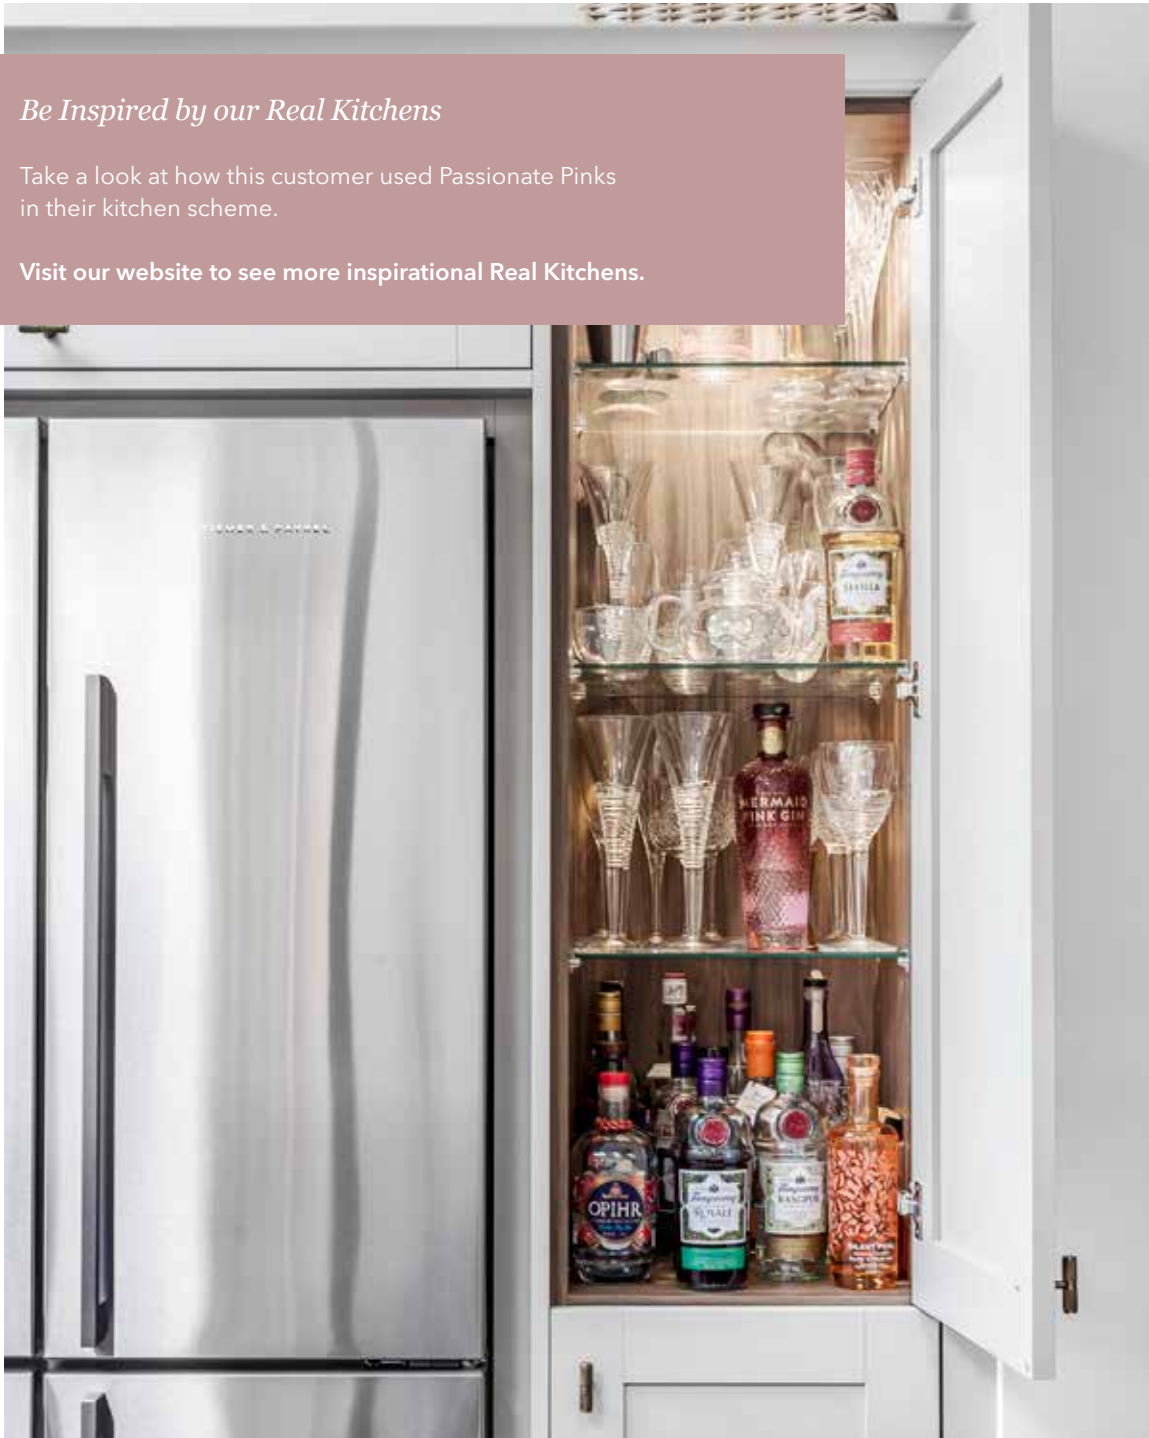

Be Inspired by our Real Kitchens

Take a look at how this customer used Passionate Pinks in their kitchen scheme.

Visit our website to see more inspirational Real Kitchens.