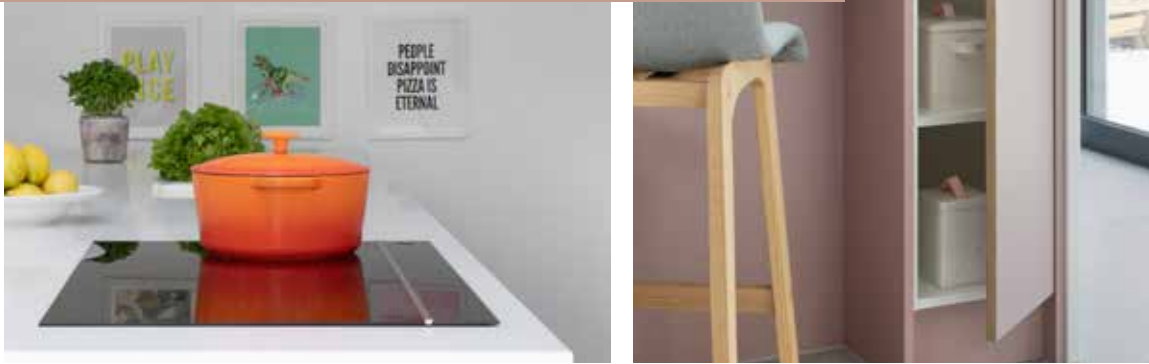

Be Inspired by our Real Kitchens

Take a look at how this customer used Passionate Pinks in their kitchen scheme. As seen in **Good Homes Magazine**.

Visit our website to see more inspirational Real Kitchens.