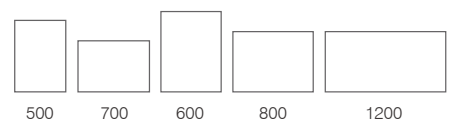

Leap Mirrors	Code	W x H x Dmm	RRP
500/700	LE70ALU	500 x 700 x 55	£450.00
600/800	LE80ALU	600 x 800 x 55	£500.00
1200	LE120ALU	1200 x 600 x 55	£575.00