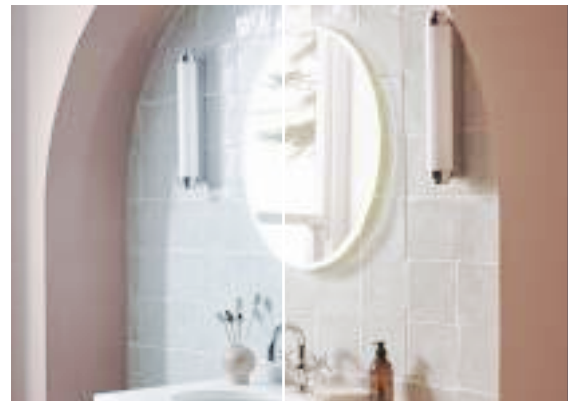

ADJUSTABLE LIGHTING
Cool to warm