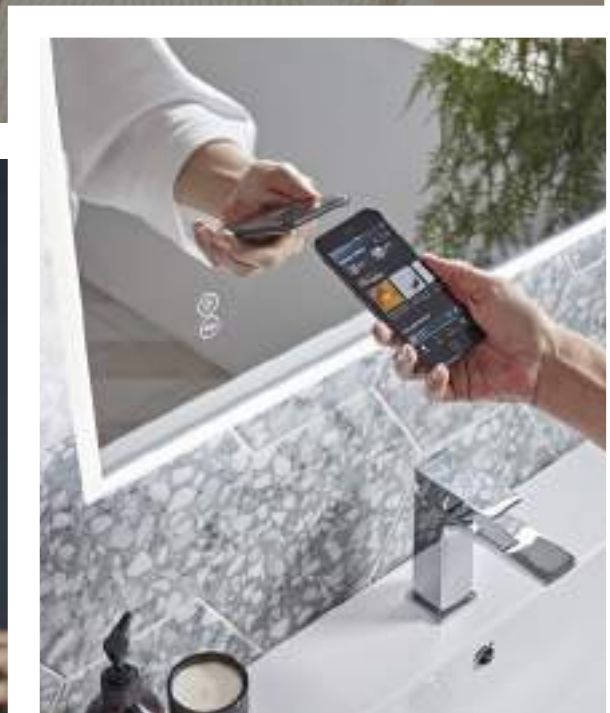

Discover true convenience with our range of charging enabled mirrors and cabinets. Sleekly designed hidden sockets are perfect for tooth brushes or razors. Our Leap mirror is available with both shaver and USB sockets, see more on page 28.

PORTABLE MAGNIFYING MIRROR

From everyday make-up needs, to getting that super close shave, Loop makes the perfect partner in your bathroom. See more on page 14.

PLAY MUSIC IN YOUR BATHROOM

Pump up your morning routine with our **Bluetooth®** enabled mirrors. Seamlessly connect your phone to get the music going and start your day off right. Discover more with our Play mirror on page 22.