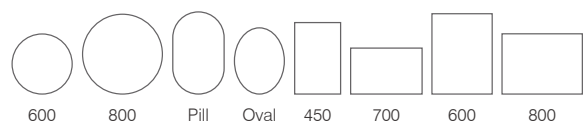

Thesis Mirror	W x H x Dmm	Black	RRP	Brushed Brass	RRP	Thesis Bundle	Black	RRP
ø600	ø600 x 38	TNM60C	£130.00	TNM60C-BR	£150.00	ø600 & Loop	TNM60C-VM	£320.00
ø800	ø800 x 38	TNM80C	£185.00	TNM80C-BR	£219.00	ø800 & Loop	TNM80C-VM	£392.00
Pill	500 x 800 x 38	TNM50P	£185.00	-	-	Pill & Loop	TNM50P-VM	£375.00
Oval	500 x 700 x 38	TNM50V	£176.00	TNM50V-BR	£196.00	Oval & Loop	TNM50V-VM	£365.00
450/700	450 x 700 x 38	TNM045	£140.00	-	-	450/700 & Loop	TNM045-VM	£330.00
600/800	600 x 800 x 38	TNM060	£176.00	-	-	600/800 & Loop	TNM060-VM	£365.00