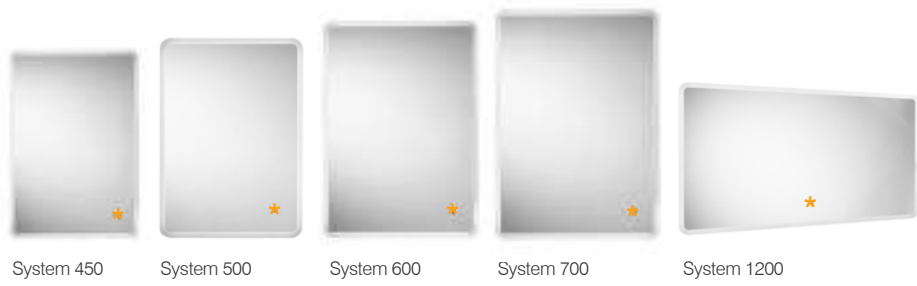

SYSTEM MIRRORS

1. **SYSTEM & SCHEME FEATURES**
2. Coordinating furniture
   - Multi-function infrared switch
   - Adjustable LED brightness and temperature to create tailored bathroom experiences, from an invigorating morning daylight white (6000K) to a comforting evening warm white (2700K)

Mirror	Code	W x H x D (mm)	LED rating	Adjustable light temp. / dimmable	Demister	Landscape/ Portrait	Wattage	IP44
System 450	SYS45AL	450 x 700 x 25	2700K - 6000K	Y	Y	Portrait	47.0	Y
System 500	SYS70AL	500 x 700 x 25	2700K - 6000K	Y	Y	Both	55.0	Y
System 600	SYS80AL	600 x 800 x 25	2700K - 6000K	Y	Y	Both	60.9	Y
System 700	SYS90AL	700 x 900 x 25	2700K - 6000K	Y	Y	Both	62.0	Y
System 1200	SYS120AL	1200 x 600 x 25	2700K - 6000K	Y	Y	Landscape	82.0	Y