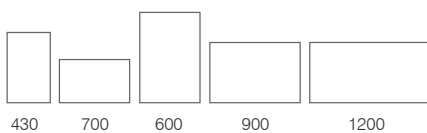

Timeless styling

TRADITIONAL & LIGHTING

- Heated demister pad prevents mirror steaming up
- IP44 rated

- Why not complete your Traditional mirror with a pair of our timeless wall lights
- IP44 rated

Traditional Mirrors	Code	W x H x Dmm	RRP
430/700	WMB2022	430 x 700 x 30	£261.00
600/900	WMB2020	600 x 900 x 30	£323.00
1200	WMB2023	1200 x 600 x 30	£448.00

Wall Light	Code	W x H x Dmm	RRP
400 Wall Light	WMB2030	60 X 410 X 90	£198.50 each