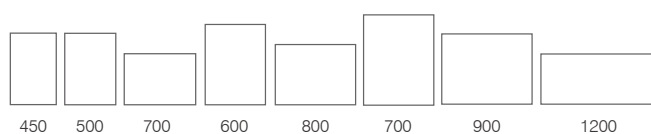

Soft rounded corners & slender profile

SYSTEM

- Infrared switch controlled by contactless hand movements
- Adjustable LED colour temperature & brightness
- Heated demister pad prevents mirror steaming up
- Slim depth design
- IP44 rated

System Mirrors	Code	W x H x Dmm	RRP
450	SYS45AL	450 x 700 x 25	£482.00
500/700	SYS70AL	500 x 700 x 25	£505.00
600/800	SYS80AL	600 x 800 x 25	£540.00
700/900	SYS90AL	700 x 900 x 25	£575.00
1200	SYS120AL	1200 x 600 x 25	£705.00