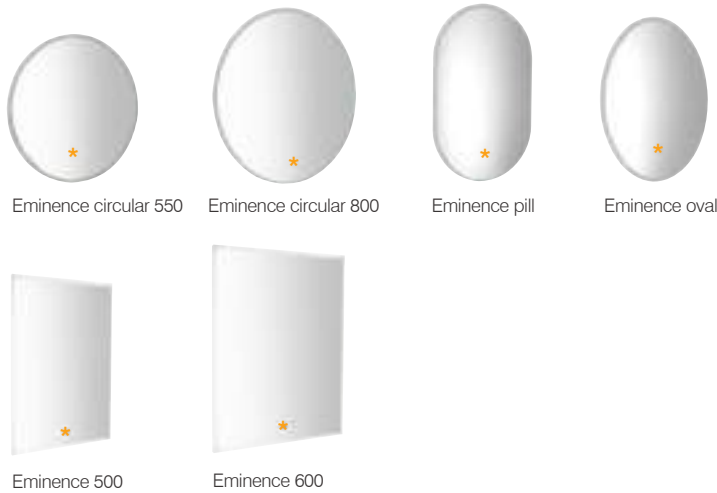

EMINENCE MIRRORS

FEATURES

- Multi-function infrared switch
- Adjustable LED brightness and temperature to create tailored bathroom experiences, from an invigorating morning daylight white (6000K) to a comforting evening warm white (2700K)

Mirror	Code	W x H x D (mm)	LED rating	Adjustable light temp. / dimmable	Demister	Landscape/ Portrait	Wattage	IP44
Eminence Ø550	EM55CAL	Ø550 x 35	2700K - 6000K	Y	Y	Portrait	29.0	Y
Eminence Ø800	EM80CAL	Ø800 x 35	2700K - 6000K	Y	Y	Portrait	58.9	Y
Eminence pill	EM80PAL	500 x 800 x 35	2700K - 6000K	Y	Y	Portrait	34.0	Y
Eminence oval	EM65OAL	490 x 650 x 35	2700K - 6000K	Y	Y	Portrait	52.0	Y
Eminence 500/700	EM70RAL	500 x 700 x 35	2700K - 6000K	Y	Y	Both	47.9	Y
Eminence 600/800	EM80RAL	600 x 800 x 35	2700K - 6000K	Y	Y	Both	60.9	Y