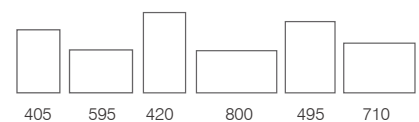

Wall Light	Code	W x H x Dmm	RRP
550 Wall Light	LIGHT01	60 x 550 x 80	£219.00 each

Elle & Level Mirrors	Code	W x H x Dmm	RRP
Elle 405/595	MPS403	405 x 595 x 20	£115.00
Elle 420/800	MPS402	420 x 800 x 20	£131.50
Level 495/710	MPS401	495 x 710 x 20	£158.50