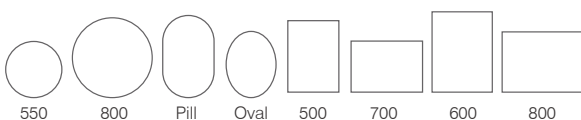

ADJUSTABLE LIGHTING
Cool to warm

Eminence Mirrors	Code	W x H x Dmm	RRP
Circular 550	EM55CAL	550dia x 35	£344.00
Circular 800	EM80CAL	800dia x 35	£435.00
Pill	EM80PAL	500 x 800 x 35	£453.00
Oval	EM65OAL	490 x 650 x 35	£386.00
500/700	EM70RAL	500 x 700 x 35	£400.00
600/800	EM80RAL	600 x 800 x 35	£450.00