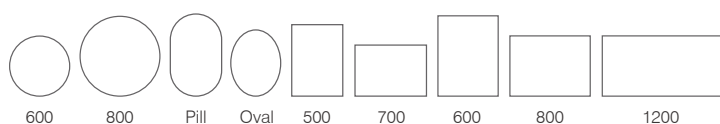

BLACK
Frame finish

WHITE
Frame finish

BRUSHED BRASS
Frame finish

ADJUSTABLE LIGHTING
Cool to warm

Frame Mirrors	W x H x Dmm	Brushed Brass	RRP	Black	White	RRP
ø600	ø600 x 38	FR60RB	£418.00	FR60RG	FR60RW	£396.00
ø800	ø800 x 38	FR80RB	£555.00	FR80RG	FR80RW	£535.00
Pill	500 x 800 x 38	-		FR50PG	-	£446.00
Oval	500 x 700 x 38	FR50VB	£449.00	FR50VG	-	£416.00
500/700	500 x 700 x 38	-		FR50SG	-	£446.00
600/800	600 x 800 x 38	-		FR60SG	FR60SW	£535.00
1200	1200 x 600 x 38	-		FR120SG	FR120SW	£710.00