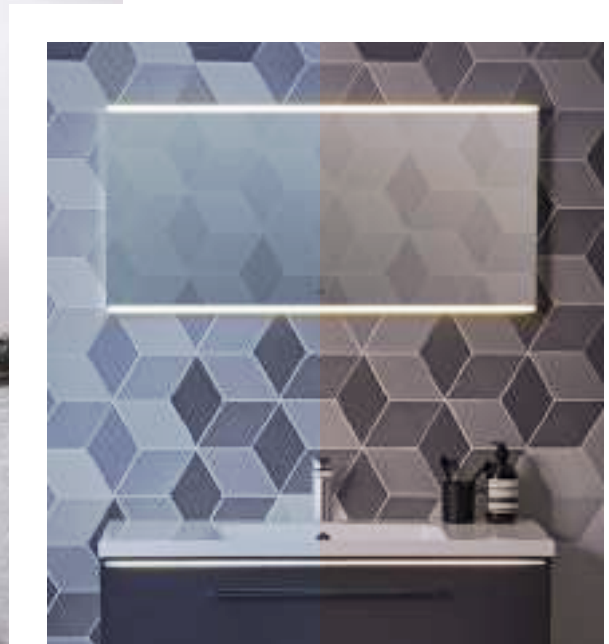

Linear lighting, angular design

SCHEME

- Infrared switch controlled by contactless hand movements
- Adjustable LED colour temperature & brightness
- Heated demister pad prevents mirror steaming up
- IP44 rated