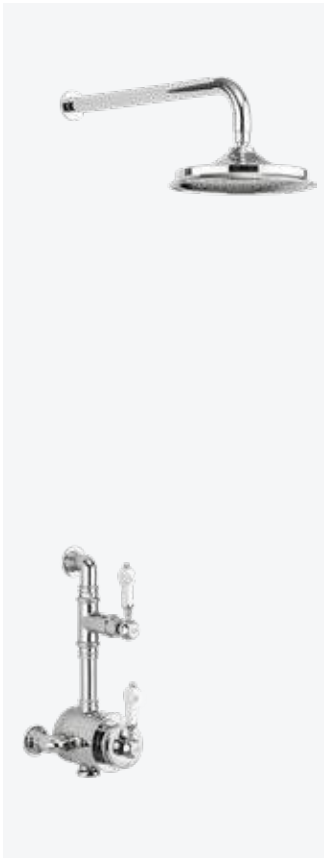

STOUR

Exposed Thermostatic Showers

Thermostatic single function brass valve with independent temperature control

Traditional brass body and Claremont handle with ceramic lever

6", 9" or 12" AirBurst shower head

White Ceramic

BF1S+V16	£1,260
BF1S+V17	£1,350
BF1S+V60	£1,404