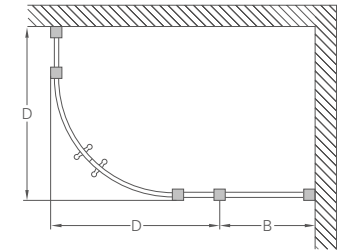

Left Handed

- 1950mm High
- Adjustable up to 20mm from each wall
- Constructed from aluminium
- Can be installed with or without chrome ball header
- Safety glass is 8mm thick
- 3M™ easy clean coating

High Flow Vortex Shower
Waste

Chrome: Z1205   **£19**

Size*	Adjustment min-max	Enclosure code	Enclosure price	Tray code	Tray price	Complete price
800 x 1000 Left Handed	770 - 790 / 970 - 990	BU41 (C22 + C15)	£1,453	Z1199	£185	£1,638
800 x 1000 Right Handed	770 - 790 / 970 - 990	BU41 (C22 + C15)	£1,453	Z1200	£185	£1,638
800 x 1200 Left Handed	770 - 790 / 1170 - 1190	BU91 (C22 + C17)	£1,559	Z1201	£225	£1,784
800 x 1200 Right Handed	770 - 790 / 1170 - 1190	BU91 (C22 + C17)	£1,559	Z1202	£225	£1,784
900 x 1200 Left Handed	870 - 890 / 1170 - 1190	BU42 (C23 + C16)	£1,533	Z1203	£239	£1,772
900 x 1200 Right Handed	870 - 890 / 1170 - 1190	BU42 (C23 + C16)	£1,533	Z1204	£239	£1,772

*This indicates depth of matching tray size available for use in a recessed installation.