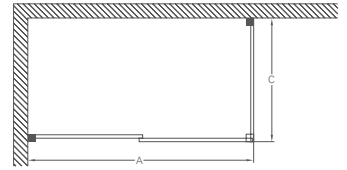

SLIDING DOORS WITH SIDE PANELS

Sliding door with side panel