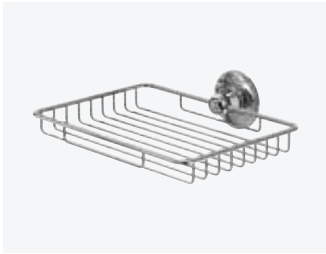

Sponge Basket

W: 220 L: 180 H: 60

Code: A15 CHR £105