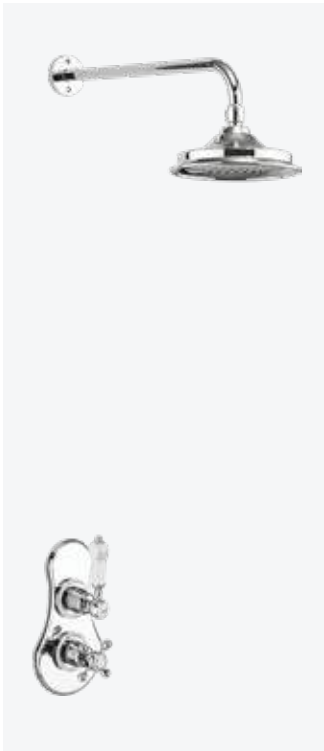

Thermostatic single function brass valve with independent temperature control

Traditional brass faceplate and Claremont handle with ceramic lever

390mm adjustable shower arm

6", 9" or 12" AirBurst shower head

White Ceramic

VF1S+V16	£614
VF1S+V17	£704
VF1S+V60	£758