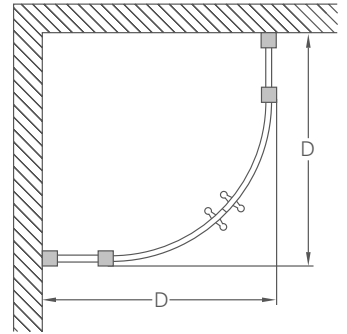

# QUADRANTS

- 1950mm High
- Adjustable up to 20mm from each wall
- Constructed from aluminium
- Can be installed with or without chrome ball header
- Safety glass is 8mm thick
- 3M™ easy clean coating

High Flow Vortex Shower  
Waste