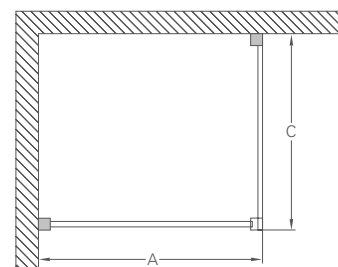

HINGED DOORS & SIDE PANELS

- 1950mm High
- Adjustable up to 20mm from each wall
- Constructed from aluminium
- Can be installed with or without chrome ball header
- Safety glass is 8mm thick
- 3M™ easy clean coating

High Flow Vortex Shower
Waste

Chrome: Z1205   £19

900 x 900 Hinged Doors & Side Panel - Shown with Severn Shower

Size*	Adjustment min-max	Enclosure code	Enclosure price	Tray code	Tray price	Complete price
760 x 900	730 - 750 / 870 - 890	BU12 (C19 + C14)	£1,128	Z1163	£165	£1,293
800 x 800	770 - 790	BU13 (C20 + C13)	£1,174	Z1160	£145	£1,319
800 x 800	770 - 790 / 870 - 890	BU14 (C20 + C14)	£1,194	Z1164	£169	£1,363
900 x 800	770 - 790 / 870 - 890	BU16 (C21 + C13)	£1,248	Z1164	£169	£1,417
900 x 900	870 - 900	BU17 (C21 + C14)	£1,268	Z1161	£165	£1,433

*This indicates depth of matching tray size available for use in a recessed installation.