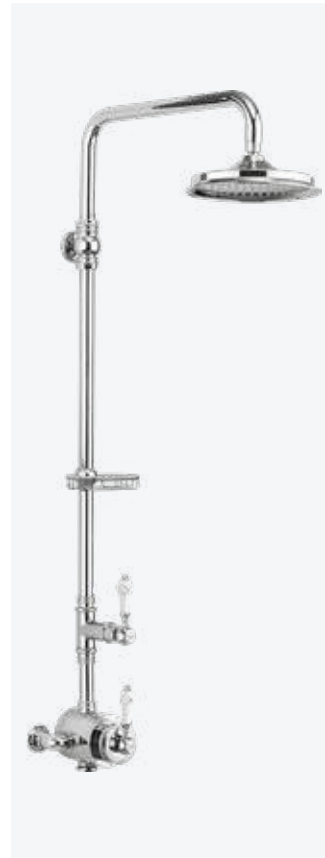

Thermostatic single function brass valve with independent temperature control

Traditional brass body and Claremont handle with ceramic lever

28 diameter vertical shower riser

450mm adjustable fixed shower arm

Soap basket

6", 9" or 12" AirBurst shower head

White Ceramic

BF2S+V16	£1,480
BF2S+V17	£1,570
BF2S+V60	£1,624