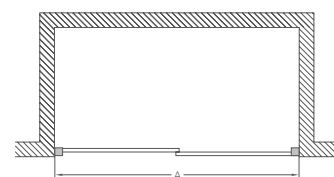

SLIDING DOORS

Sliding door