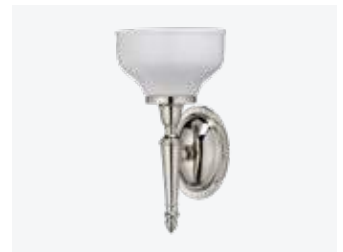

Arcade Oval Light with Nickel Base and Cup Frosted Glass Shade

Code: EL/AL11   **£275**