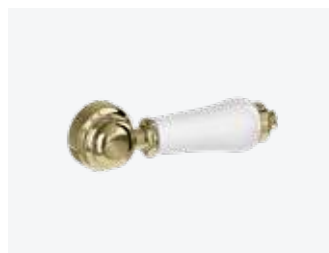

Gold Lever

To add a Gold Lever please order a SP390 GOLD for an additional **£35**.

Gold Dual Flush Lever

Available for our high level toilets only (not available on C28S cisterns)
Code: SP391 GOLD   **£35**