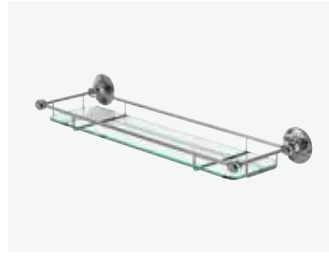

Glass Shelf with Railing

W: 530 L: 160 H: 60

Chrome: A18 CHR £169
Gold: A18 GOLD £249