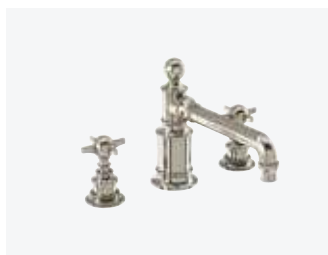

Nickel three hole basin mixer deck-mounted without pop up waste

Crosshead: ACL15N   **£484**
White Lever: AWL15N   **£484**
Black Lever: ABL15N   **£484**