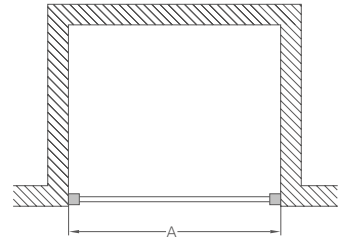

HINGED DOORS

- 1950mm High
- Adjustable up to 20mm from each wall
- Constructed from aluminium
- Can be installed with or without chrome ball header
- Safety glass is 8mm thick
- 3M™ easy clean coating

High Flow Vortex Shower
Waste

Chrome: Z1205   £19

900 x 900 Hinged Doors - Shown with Trent Shower

Size*	Adjustment min-max	Enclosure code	Enclosure price	Tray code	Tray price	Complete price
760 x 760	720 - 760	BU1 (C19)	£639	Z1159	£139	£778
800 x 800	760 - 800	BU2 (C20)	£705	Z1160	£145	£850
900 x 760	860 - 900	BU3 (C21)	£779	Z1163	£165	£944
900 x 800	860 - 900	BU3 (C21)	£779	Z1164	£169	£948
900 x 900	860 - 900	BU3 (C21)	£779	Z1161	£165	£944
900 x 1200	860 - 900	BU3 (C21)	£779	Z1176	£259	£1,038

*This indicates depth of matching tray size available for use in a recessed installation.