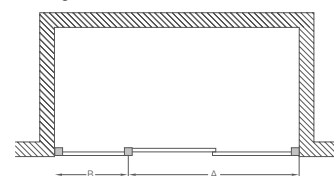

Sliding door with in line panel

- 1950mm High
- Adjustable up to 20mm from each wall
- Constructed from aluminium
- Can be installed with or without chrome ball header
- Safety glass is 8mm thick
- 3M™ easy clean coating

High Flow Vortex Shower
Waste

Chrome: Z1205   **£19**

Soft-Close Sliding Door with Side Panel

Size*	Adjustment min-max	Enclosure code	Enclosure price	Tray code	Tray price	Complete price
1100 x 700	1060 - 1100	C6S	£905	Z1169	£215	£1,120
1100 x 760	1060 - 1100	C6S	£905	Z1170	£225	£1,130
1100 x 800	1060 - 1100	C6S	£905	Z1171	£235	£1,140
1100 x 900	1060 - 1100	C6S	£905	Z1172	£239	£1,144
1200 x 700	1160 - 1200	C7S	£959	Z1173	£245	£1,204
1200 x 760	1160 - 1200	C7S	£959	Z1174	£249	£1,208
1200 x 800	1160 - 1200	C7S	£959	Z1175	£255	£1,214
1200 x 900	1160 - 1200	C7S	£959	Z1176	£259	£1,218

Soft-Close Sliding Door with In Line & Side Panel

Size*	Adjustment min-max	Enclosure code	Enclosure price	Tray code	Tray price	Complete price
1500 x 700	1460 - 1500	BU71 (C7S + C16)	£1,298	Z1179	£305	£1,603
1500 x 760	1460 - 1500	BU71 (C7S + C16)	£1,298	Z1180	£309	£1,607
1500 x 800	1460 - 1500	BU71 (C7S + C16)	£1,298	Z1181	£315	£1,613

*This indicates depth of matching tray size available for use in a recessed installation.