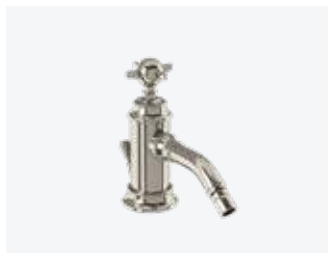

Nickel single lever bidet mixer with pop up waste

Crosshead: ACL13N   **£408**
White Lever: AWL13N   **£408**
Black Lever: ABL13N   **£408**