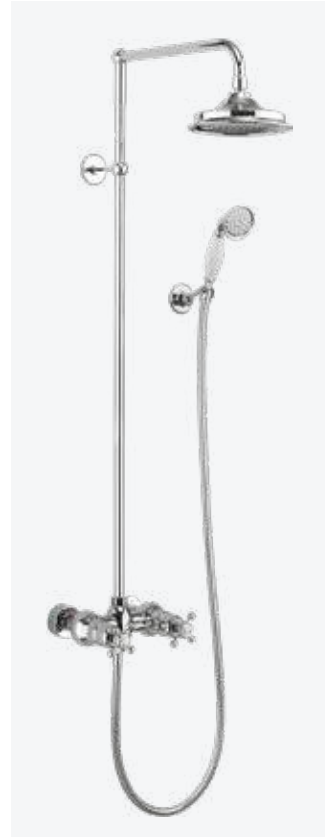

Thermostatic two outlet twin control valve with independent flow diverter and temperature control

Traditional brass body and Claremont handle with ceramic indices

Adjustable wall bracket, 1500mm shower hose and handset with ceramic handle

18 diameter vertical shower riser

390mm adjustable shower arm

6", 9" or 12" AirBurst shower head

White Ceramic

BEF2S+V16	£985
BEF2S+V17	£1,075
BEF2S+V60	£1,129

Black Ceramic

BEF2S BLA+V16	£1,080
BEF2S BLA+V17	£1,170
BEF2S BLA+V60	£1,224

SEVERN

Concealed Thermostatic Showers