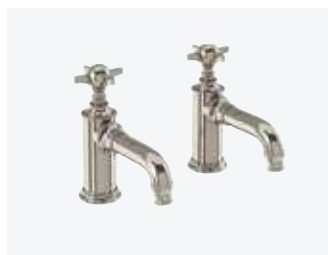

BATH BRASSWARE

Nickel basin pillar taps

Crosshead: ACL17N   **£378**
White Lever: AWL17N   **£378**
Black Lever: ABL17N   **£378**