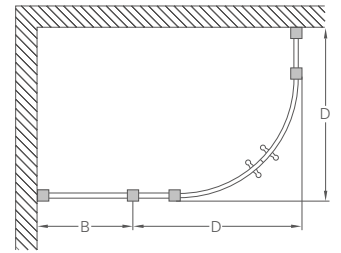

Right Handed