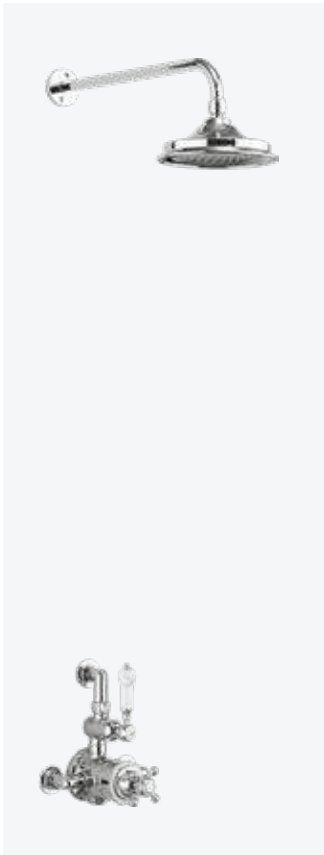

AVON

Exposed Thermostatic Showers

Thermostatic single function brass valve with independent temperature control

Traditional brass body and Claremont handle with ceramic lever

390mm adjustable shower arm
6", 9" or 12" AirBurst shower head

White Ceramic

AF1S+V16 **£794**
AF1S+V17 **£884**
AF1S+V60 **£938**