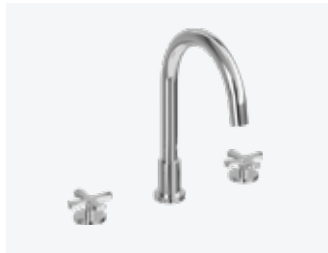

Three tap hole bath mixer

Chrome: RIV32 CHR   **£559**
Gold: RIV32 GOLD   **£719**