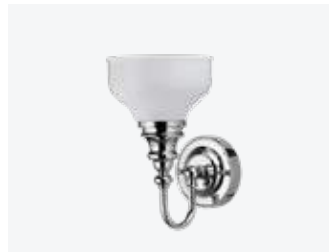

Ornate Light with Chrome Base and Cup Frosted Glass Shade

Code: EL/BL21   **£275**