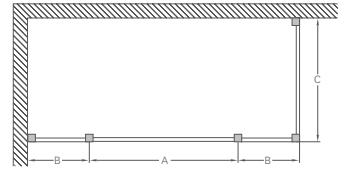

HINGED DOORS WITH INLINE & SIDE PANELS

- 1950mm High
- Adjustable up to 20mm from each wall
- Constructed from aluminium
- Can be installed with or without chrome ball header
- Safety glass is 8mm thick
- 3M™ easy clean coating

High Flow Vortex Shower
Waste

Chrome: Z1205 **£19**

900 x 1400 Hinged Doors with Inline & Side Panels - Shown with Eden Shower

Size*	Adjustment min-max	Enclosure code	Enclosure price	Tray code	Tray price	Complete price
1000 x 800	770 - 790 / 970 - 990	BU20 (C20 + C15 + C13)	£1,453	Z1167	£185	£1,638
1000 x 900	870 - 890 / 970 - 990	BU21 (C20 + C15 + C14)	£1,473	Z1168	£199	£1,672
1100 x 800	770 - 790 / 1070 - 1090	BU24 (C20 + C16 + C13)	£1,513	Z1171	£235	£1,748
1100 x 900	870 - 890 / 1070 - 1090	BU25 (C20 + C16 + C14)	£1,533	Z1172	£239	£1,772
1200 x 800	770 - 790 / 1170 - 1190	BU28 (C20 + C17 + C13)	£1,559	Z1175	£255	£1,814
1200 x 900	870 - 890 / 1170 - 1190	BU29 (C20 + C17 + C14)	£1,579	Z1176	£259	£1,838
1400 x 800	770 - 790 / 1370 - 1390	BU30 (C20 + C16 + C16 + C13)	£1,852	Z1177	£295	£2,147
1400 x 900	870 - 890 / 1370 - 1390	BU31 (C20 + C16 + C16 + C14)	£1,872	Z1178	£299	£2,171
1500 x 800	770 - 790 / 1470 - 1490	BU34 (C21 + C16 + C16 + C13)	£1,926	Z1181	£315	£2,241
1700 x 800	770 - 790 / 1670 - 1690	BU38 (C21 + C17 + C17 + C13)	£2,018	Z1185	£369	£2,387

*This indicates depth of matching tray size available for use in a recessed installation.