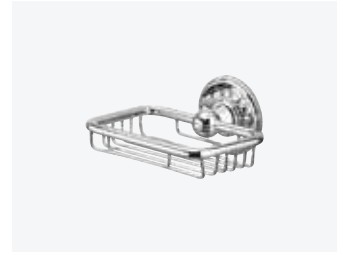

Soap Basket

W: 140 L: 120 H: 60

Code: A13 CHR £69