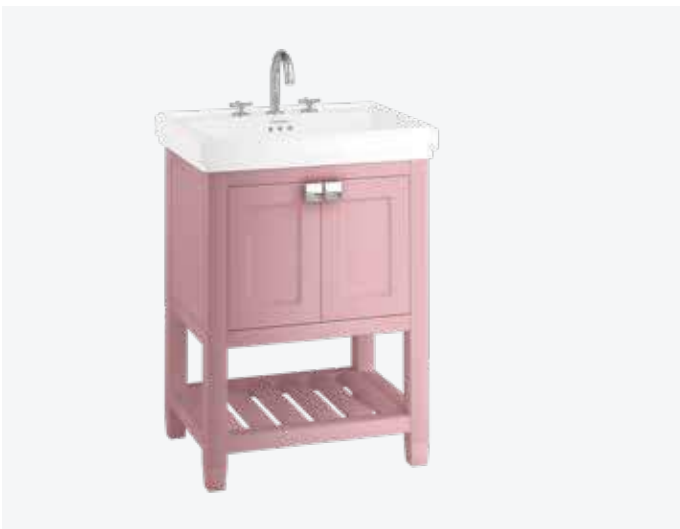

650 Riviera Unit with Basin

650 Vanity Unit

W: 650 **D:** 470 **H:** 880

Matt White:
RIVF650W + RIV2*

Matt Blue:
RIVF650B + RIV2*

Matt Pink:
RIVF650P + RIV2*

£1,150

ADDITIONAL CHOICES

Our Chalfont furniture range is supplied with Chrome handles, we also have Gold and Nickel options allowing you to fully customise your furniture to the look you desire. To add these, please select from the options below.

For full details on our Riviera range go to burlingtonbathrooms.com/riviera

Handles

Please note these are sold as a set of 2.

Nickel: RIVF 12

£35

Gold: RIVF 11

£35