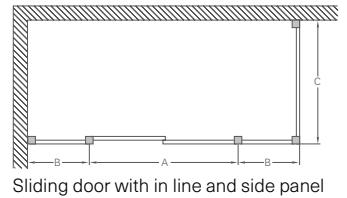

Sliding door with in line and side panel

- 1950mm High
- Adjustable up to 20mm from each wall
- Constructed from aluminium
- Can be installed with or without chrome ball header
- Safety glass is 8mm thick
- 3M™ easy clean coating

High Flow Vortex Shower
Waste

Chrome: Z1205   £19

Soft-Close Sliding Door with Side Panel

Size*	Adjustment min-max	Enclosure code	Enclosure price	Tray code	Tray price	Complete price
1100 x 800	770 - 790 / 1070 - 1090	BU76 (C6S + C13)	£1,374	Z1171	£235	£1,609
1100 x 900	870 - 890 / 1070 - 1090	BU77 (C6S + C14)	£1,394	Z1172	£239	£1,633
1200 x 800	770 - 790 / 1070 - 1090	BU80 (C7S + C13)	£1,428	Z1175	£255	£1,683
1200 x 900	870 - 890 / 1070 - 1090	BU81 (C7S + C14)	£1,448	Z1176	£259	£1,707

Soft-Close Sliding Door with In Line & Side Panel

Size*	Adjustment min-max	Enclosure code	Enclosure price	Tray code	Tray price	Complete price
1500 x 800	770 - 790 / 1470 - 1490	BU86 (C7S + C16 + C13)	£1,767	Z1181	£315	£2,082

*This indicates depth of matching tray size available for use in a recessed installation.