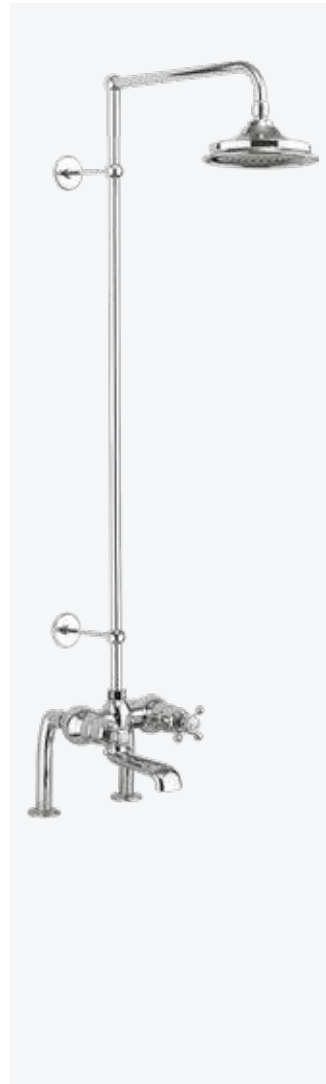

Thermostatic two outlet twin control bath shower mixer valve with independent flow diverter and temperature controls

Traditional brass body and Claremont handles, with ceramic indices

Brass bath spout with swivel function

Available deck or wall-mounted

18 diameter vertical shower riser

355mm adjustable swivel shower arm

6", 9" or 12" AirBurst shower head

White Ceramic

Deck: BT2DS+V16 **£1,429**
Deck: BT2DS+V17 **£1,519**
Deck: BT2DS+V60 **£1,573**
Wall: BT2WS+V16 **£1,373**
Wall: BT2WS+V17 **£1,463**
Wall: BT2WS+V60 **£1,517**

Black Ceramic

Deck: BT2DS BLA+V16 **£1,469**
Deck: BT2DS BLA+V17 **£1,559**
Deck: BT2DS BLA+V60 **£1,613**
Wall: BT2WS BLA+V16 **£1,413**
Wall: BT2WS BLA+V17 **£1,503**
Wall: BT2WS BLA+V60 **£1,557**

ADDITIONAL CHOICES