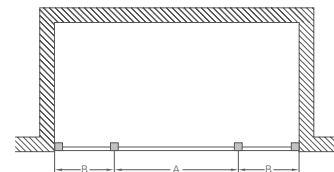

HINGED DOORS WITH INLINE PANELS

- 1950mm High
- Adjustable up to 20mm from each wall
- Constructed from aluminium
- Can be installed with or without chrome ball header
- Safety glass is 8mm thick
- 3M™ easy clean coating

High Flow Vortex Shower
Waste

Chrome: Z1205 **£19**

900 x 1400 Hinged Doors with Inline Panels - Shown with Avon Shower

Size*	Adjustment min-max	Enclosure code	Enclosure price	Tray code	Tray price	Complete price
1000 x 700	960 - 1000	BU4 (C20 + C15)	£984	Z1165	£175	£1,159
1000 x 760	960 - 1000	BU4 (C20 + C15)	£984	Z1166	£179	£1,163
1000 x 800	960 - 1000	BU4 (C20 + C15)	£984	Z1167	£185	£1,169
1000 x 900	960 - 1000	BU4 (C20 + C15)	£984	Z1168	£199	£1,183
1000 x 1000	960 - 1000	BU4 (C20 + C15)	£984	Z1162	£235	£1,219
1100 x 700	1060 - 1100	BU5 (C20 + C16)	£1,044	Z1169	£215	£1,259
1100 x 760	1060 - 1100	BU5 (C20 + C16)	£1,044	Z1170	£225	£1,269
1100 x 800	1060 - 1100	BU5 (C20 + C16)	£1,044	Z1171	£235	£1,279
1100 x 900	1060 - 1100	BU5 (C20 + C16)	£1,044	Z1172	£239	£1,283
1200 x 700	1160 - 1200	BU6 (C20 + C17)	£1,090	Z1173	£245	£1,335
1200 x 760	1160 - 1200	BU6 (C20 + C17)	£1,090	Z1174	£249	£1,339
1200 x 800	1160 - 1200	BU6 (C20 + C17)	£1,090	Z1175	£255	£1,345
1200 x 900	1160 - 1200	BU6 (C20 + C17)	£1,090	Z1176	£259	£1,349
1400 x 800	1360 - 1400	BU7 (C20 + C16 + C17)	£1,429	Z1177	£295	£1,724
1400 x 900	1360 - 1400	BU7 (C20 + C16 + C17)	£1,429	Z1178	£299	£1,728
1500 x 700	1460 - 1500	BU8 (C21 + C16 + C16)	£1,457	Z1179	£305	£1,762
1500 x 760	1460 - 1500	BU8 (C21 + C16 + C16)	£1,457	Z1180	£309	£1,766
1500 x 800	1460 - 1500	BU8 (C21 + C16 + C16)	£1,457	Z1181	£315	£1,772
1600 x 700	1560 - 1600	BU9 (C20 + C17 + C17)	£1,475	Z1182	£329	£1,804
1700 x 700	1660 - 1700	BU10 (C21 + C17 + C17)	£1,549	Z1183	£349	£1,898
1700 x 760	1660 - 1700	BU10 (C21 + C17 + C17)	£1,549	Z1184	£365	£1,914
1700 x 800	1660 - 1700	BU10 (C21 + C17 + C17)	£1,549	Z1185	£369	£1,918

*This indicates depth of matching tray size available for use in a recessed installation.