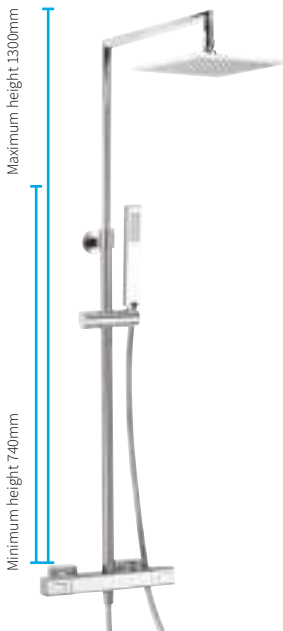

Atoll Thermostatic Shower Kit

Includes: Shower valve, adjustable riser and shower arm, 200mm square fixed head, handset, riser bracket and hose
Height adjustable fixed head
Valve to head H: 780-1380mm
Compatible with RM-SHUTOFF
Min 1 bar

◆ Chrome
SQ600WC **£699**