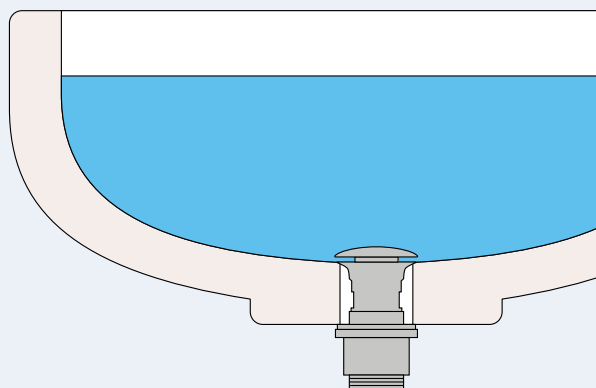

If your basin has a built-in overflow, you will need a SLOTTED basin waste which will allow overflow water to be drained, whether the waste is open or not.

Unslotted Waste

If your basin doesn't have a built-in overflow, you will need a UNSLOTTED basin waste which is watertight and does not allow overflowing water to feed into the waste pipe.

Typically Crosswater wastes have a premium and straightforward click-clack mechanism which requires a single push to close and to open, but a permanently open free-flow waste is also available. The flip-top waste spins in within itself to close and open the water flow.