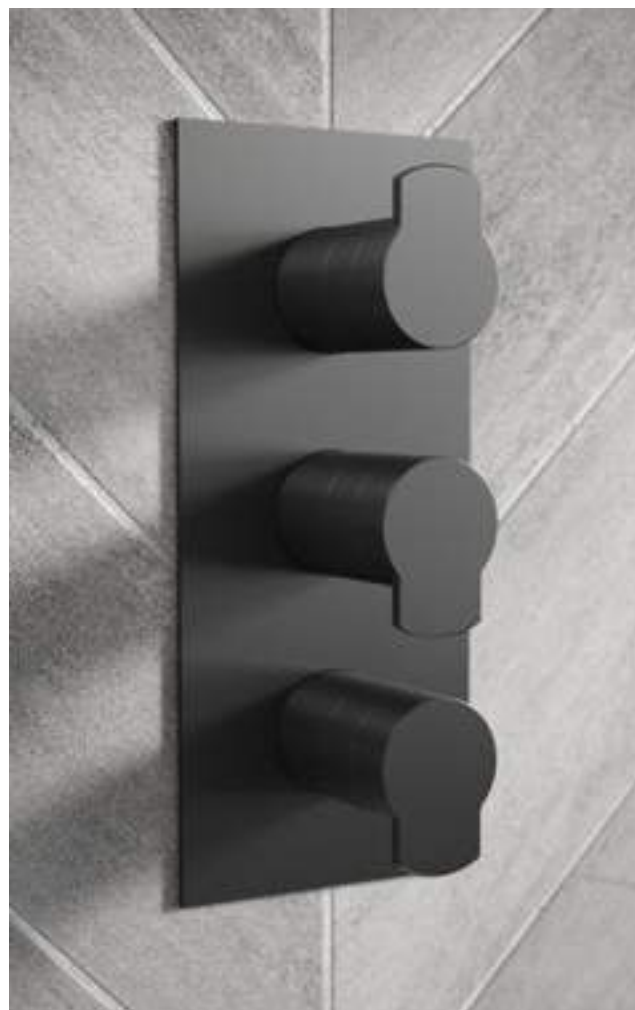

Must be installed with a concealed valve

◆ Matt Black	
WP1000LBPM	£305
◇ Chrome	
WP1000LBPC	£155

Concealed Thermostatic Valves

Min 1 bar
WRAS, KIWA & TMV2 Approved Product

2 Outlet for Black trimsets	
WLBP1500R+	£389
2 Outlet for Chrome trimsets	
WLBP1500RC+	£399

2 Outlet 3 Handle Trimset

Must be installed with a concealed valve

◆ Matt Black	
WP2000LBPM	£299
◇ Chrome	
WP2000LBPC	£165

Concealed Thermostatic Valves

Min 0.2 bar
WRAS, KIWA & TMV2 Approved Product

2 Outlet for Black trimsets	
WLBP2000R+	£389
2 Outlet for Chrome trimsets	
WLBP2000RC+	£399

3 Outlet 3 Handle Trimset

Must be installed with a concealed valve

◆ Matt Black	
WP2000LBPM	£299
◇ Chrome	
WP2000LBPC	£165

Concealed Thermostatic Valves

Min 1 bar
WRAS, KIWA & TMV2 Approved Product

3 Outlet for Black trimsets	
WLBP3000R+	£539
3 Outlet for Chrome trimsets	
WLBP3000RC+	£549

2 Outlet 3 Handle Trimset

Must be installed with a concealed valve

◆ Matt Black	
WP2001LBPM	£299
◇ Chrome	
WP2001LBPC	£165

Concealed Thermostatic Valves

Min 0.2 bar
WRAS, KIWA & TMV2 Approved Product

2 Outlet for Black trimsets	
WLBP2001R+	£389
2 Outlet for Chrome trimsets	
WLBP2001RC+	£399

2 Outlet 3 Handle Trimset

Must be installed with a concealed valve

◆ Matt Black	
WP2001LBPM	£299
◇ Chrome	
WP2001LBPC	£165

Concealed Thermostatic Valves

Min 1 bar
WRAS, KIWA & TMV2 Approved Product

3 Outlet for Black trimsets	
WLBP3001R+	£539
3 Outlet for Chrome trimsets	
WLBP3001RC+	£549

COMPLETE THE LOOK WITH Shower Heads see page 170 | **Accessories** see page 192 | **Wastes** see page 154