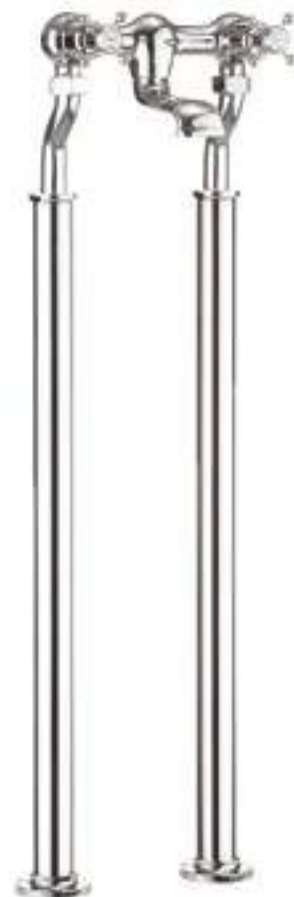

H: 205mm P: 165mm  
Min 1 bar  
WRAS Approved Product

◆ Chrome Crosshead	
<b>BL322DC</b>	<b>£439</b>
◆ Chrome / White Lever	
<b>BL322DC_LV</b>	<b>£469</b>
◆ Unlacquered Brass	
<b>BL322DQ</b>	<b>£529</b>
◆ Nickel	
<b>HG322DN</b>	<b>£529</b>