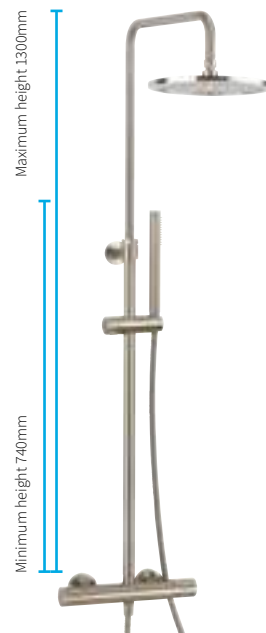

Central Thermostatic Shower Kit

Includes: Shower valve, adjustable riser and shower arm, Ø225mm round fixed head, handset, riser bracket and hose
Valve to head H: 1070mm
Compatible with RM-SHUTOFF
Min 1 bar
KIWA Approved Product

◆ Brushed Stainless Steel Effect

RM530WV+

£699