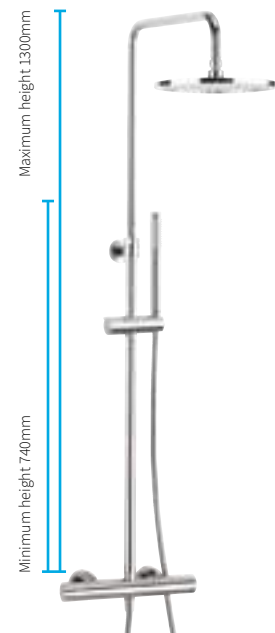

Central Thermostatic Shower Kit

Includes: Shower valve, adjustable riser and shower arm, Ø225mm round fixed head, handset, riser bracket and hose
Valve to head H: 1070mm
Compatible with RM-SHUTOFF
Min 1 bar
KIWA Approved Product

◆ Chrome

RM530WC+

£599