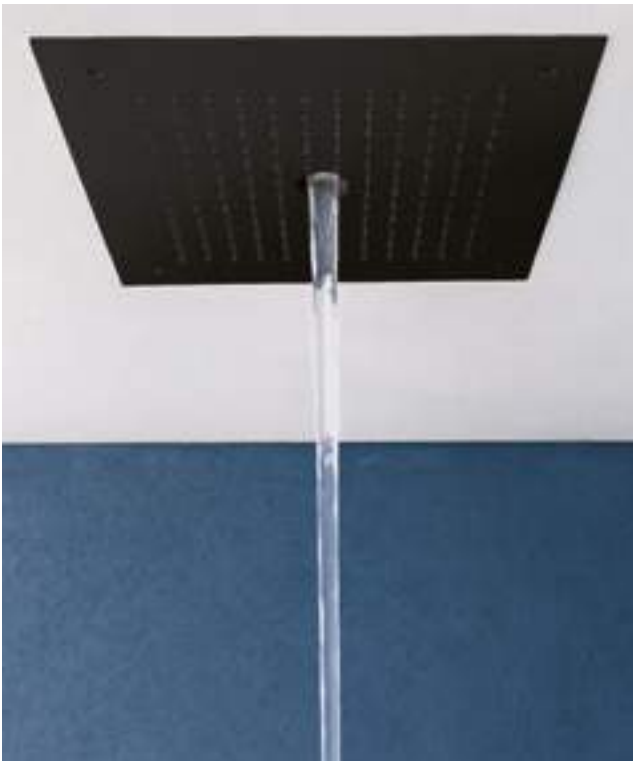

MPRO Stream

With rainfall and column flow

Two mode

W: 380mm D: 380mm

Min 2 bar

◆ Polished Stainless Steel	
PRO380C	£1399
◆ Brushed Stainless Steel	
PRO380V	£1799
◆ Brushed Brass	
PRO380F	£1799
◆ Slate	
PRO380T	£1799
◆ Brushed Bronze	
PRO380BZ	£1799
◆ Matt Black	
PRO380M	£1599

Column Flow

Our MPRO Stream shower heads feature a unique column flow, a full bodied central jet that distributes softly and evenly over your body.