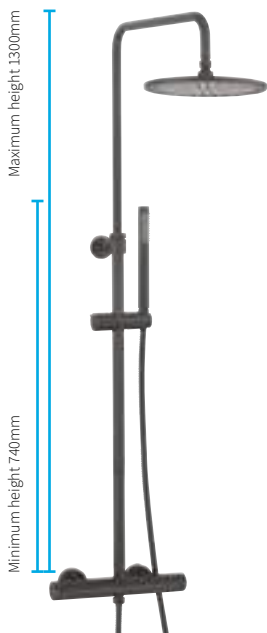

# MULTIFUNCTION SHOWERS

15 Year Guarantee\*  
Peace of mind