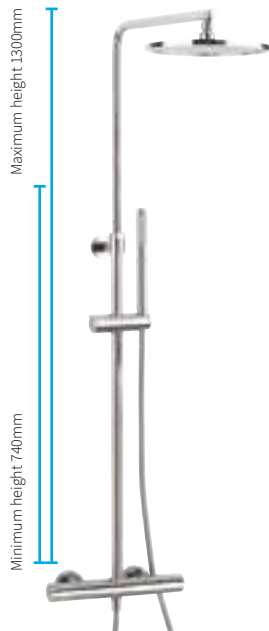

Curve Thermostatic Shower Kit

Includes: Shower valve, adjustable riser and shower arm, Ø225mm round fixed head, handset, riser bracket and hose
Valve to head H: 1039mm
Compatible with RM-SHUTOFF
Min 1 bar

◆ Chrome
RM553WC+ **£645**

Height Adjustable

Our Central, Atoll or Curve Multifunction Thermostatic Shower Kits are perfect if you have varying heights within your household. The riser rail is height adjustable from 740 to 1300mm.