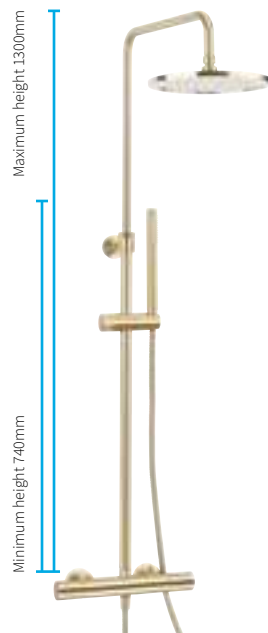

Central Thermostatic Shower Kit

Includes: Shower valve, adjustable riser and shower arm, Ø225mm round fixed head, handset, riser bracket and hose
Valve to head H: 1070mm
Compatible with RM-SHUTOFF
Min 1 bar
KIWA Approved Product

◆ Brushed Brass

RM530WF+

£699