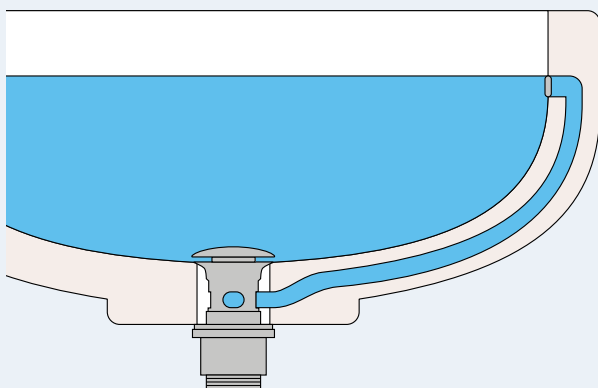

BASIN WASTES & TRAPS

15 Year Guarantee*
Peace of mind

Basin wastes to match your bathroom perfectly

The most popular Crosswater waste is universal, which will work with basins with or without an overflow. Separate slotted and unslotted options are also available, which adds simple pop-out cleaning.

Slotted Waste