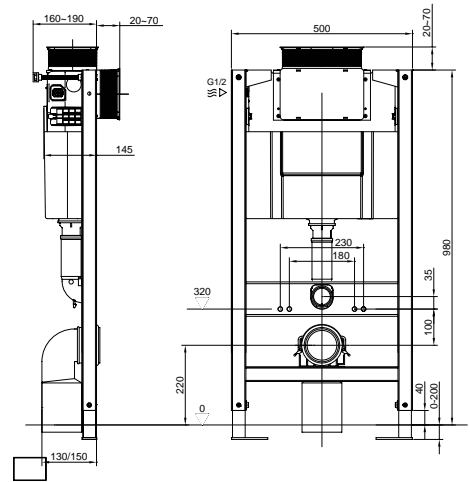

0.98m Toilet Frame

0.98m Height Toilet Frame

Dual flush
Front flush only
Maximum supply pressure 6 bar
Compatible with our wide range of flush plates
WRAS Approved Product

WCF98X50+2

£455