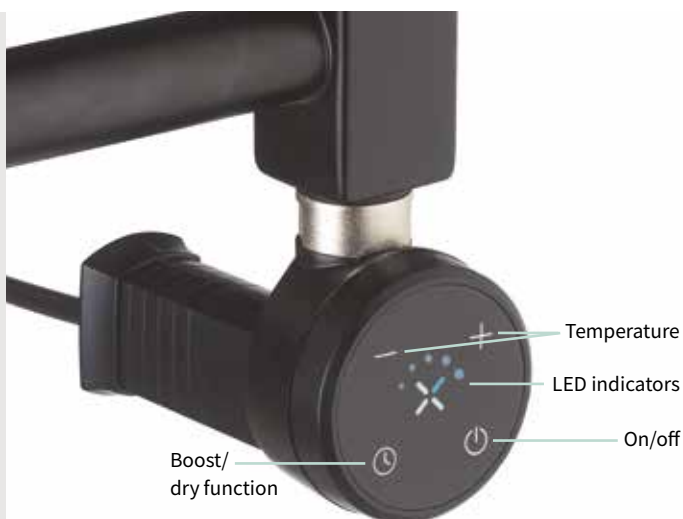

Why Choose Electric?

Our MPRO Electric towel warmers are supplied with a control dial, instead of a traditional valve, which includes innovative features:

- 5 temperature settings ranging from 30°C to 60°C.
- An electronic temperature sensor that guarantees precise temperature control
- Illuminated LED indicators display the set temperature level and the status of the heating
- Dryer/Boost on demand function allows the setting of a higher heating power for two hours, after which the element returns to the previous setting
- In the event of a power failure the element remembers the previous settings therefore making it suitable for connection to external timers

You can rely on the safety of our MPRO Electric towel warmers:

- The element is equipped with frost protection and double protection against overheating
- The display shows warning indicators in case of malfunction
- An active safety feature in case the rail runs dry
- Low power consumption in a standby mode