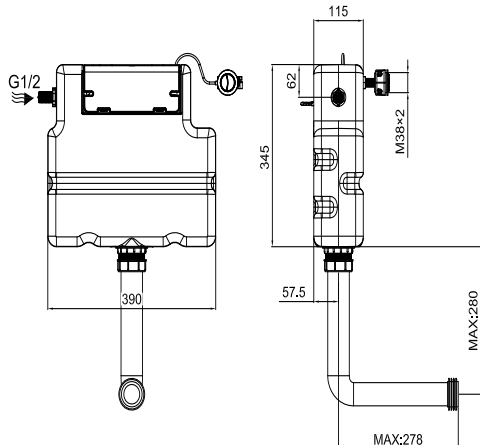

WCC39X45C

£135

Optional Flush Button Upgrades

NEW

Matt Black

Mechanical operation
ABS

WCCBUTTONMB

£20