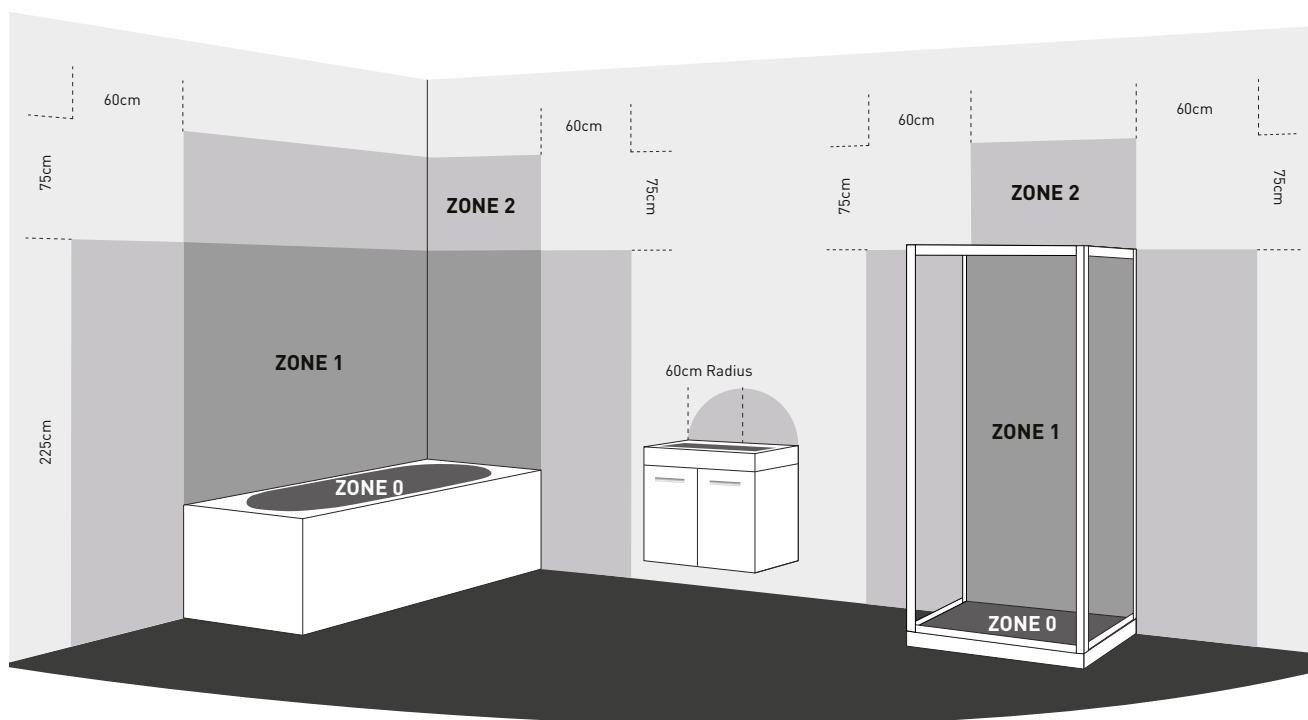

Electrical Information

The diagram below is supplied as a guide to Bathroom Zones as referred to in IP ratings of the over mirror lamps and electric heating elements. Please refer to the latest edition of BS 7671:2008(2011) to ensure conformity.

It is important to install light fittings and electric Towel Warmer elements in the correct bathroom zone i.e. the zone referred to in the IP rating of the element. This is not an installation guide and reference should be made to the latest edition of the IET Wiring Regulations or a qualified electrician member of NICEIC or IET.

Zone 0 is inside the bath or shower tray itself. Any appliance used in this zone must be rated at least IP67 which is total immersion proof.

Zone 1 is the area above the bath or shower tray to a height of 2.25m from the floor. In this zone a minimum rating of IP44 is required and elements must also be protected by a 30mA residual current device (RCD) to protect the circuit. The electrical connection to the power supply for these appliances must be in Zones 2/3 of the bathroom in compliance with BS 7671:2008(2011) - IEE Wiring Regulations.

Zone 2 is an area stretching 0.6m outside the perimeter of the bath and to a height of 2.25m from the floor. In this zone an IP rating of at least IP44 is required. In addition it is good practice to consider the area around a washbasin, within a 60cm radius of any tap to be considered as zone 2.

Crosswater IP44 lamps come without a pull switch, and are designed to be operated via an existing and suitable room light switch.

Failure to have electrical products installed and certificated by a qualified electrical engineer will invalidate any product guarantee.

For full details reference should be made to the latest copy of the IEE wiring regulations and all applicable British Standard and European norm specifications.