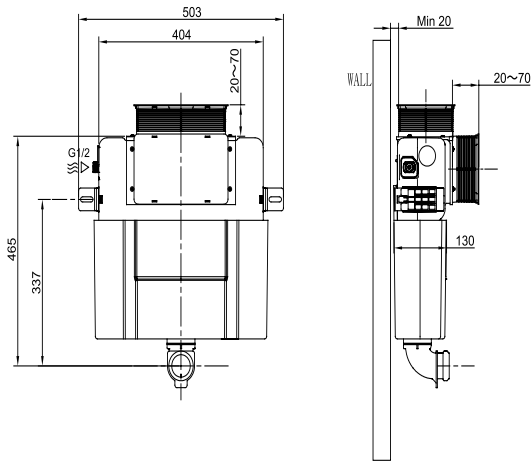

Included as standard

Our concealed toilet cisterns all include:

- UK sized inlet and outlet pipe work
- Water saving dual flush cistern – factory set at 6/3 litre adjustable to 4.5/3 litre
- Simple mechanical or cable connection method to ensure high performance
- Accessible isolating valve
- Compatible with all Crosswater flush plates

Standard Height Concealed Cistern

0.46m Height Concealed Cistern

Dual flush
Top & front flush
Compatible with our wide range of flush plates
Maximum supply pressure 6 bar
w 404 x d 465 x h 140mm
WRAS Approved Product

WCC47X46+2

£190