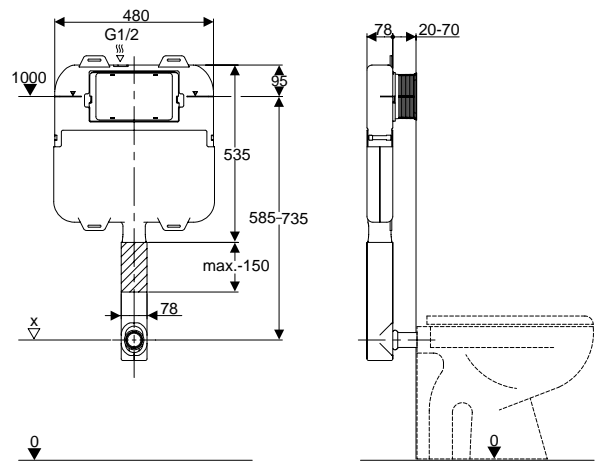

Included as standard

Our concealed toilet cisterns all include:

- UK sized inlet and outlet pipe work
- Water saving dual flush cistern – factory set at 6/3 litre adjustable to 4.5/3 litre
- Simple mechanical or cable connection method to ensure high performance
- Accessible isolating valve
- Compatible with all Crosswater flush plates

Standard Height Concealed Cistern

0.46m Height Concealed Cistern

Dual flush
Top & front flush
Compatible with our wide range of flush plates
Maximum supply pressure 6 bar
w 404 x d 465 x h 140mm
WRAS Approved Product

WCC47X46+2

£190

Taller Concealed Cistern

0.53m Height Concealed Cistern

Dual flush
Top & front flush
Compatible with our wide range of flush plates
Maximum supply pressure 6 bar
w 480 x d 78 x h 535mm
WRAS Approved Product

WCC57X46+2

£265

Slim Line Concealed Cistern

NEW

0.36m Height Concealed Cistern with Chrome Flush

Dual flush
Cable flush operation
Supplied with chrome flush button, see right for optional upgrades
Maximum supply pressure 6 bar
w 390 x d 115 x h 345mm
WRAS Approved Product

WCC39X45C

£135

Optional Flush Button Upgrades

NEW

Matt Black

Mechanical operation
ABS

WCCBUTTONMB

£20

NEW

Brushed Brass

Mechanical operation
ABS

WCCBUTTONF

£25

NEW

Brushed Stainless Steel Effect

Mechanical operation
ABS

WCCBUTTONV

£25