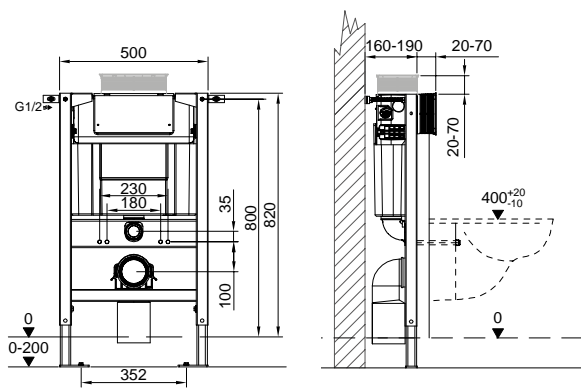

Included as standard

Our wall hung toilet support frames all include:

- Water saving dual flush cistern
- Epoxy power coated steel frame, tested to take up to 400kg weight
- For wall hung toilets with connection dimensions in accordance with EN 33:2011
- Compatible with all Crosswater flush plates
- Large feet for easy rear fixing (specially designed for UK timber floor)

- Supplied complete with all fittings for installation
- Easy install wall brackets for vertical or horizontal fixing
- Adjustable feet with rubber sound deadening pads
- Full UK specification to EN 14055 Class 2
- Easy install wall brackets for vertical or horizontal fixing

0.82m Toilet Frame

0.82m Height Toilet Frame

Dual flush
Top & front flush
Maximum supply pressure 6 bar
Compatible with our wide range of flush plates
WRAS Approved Product

WCF82X50+2

£440