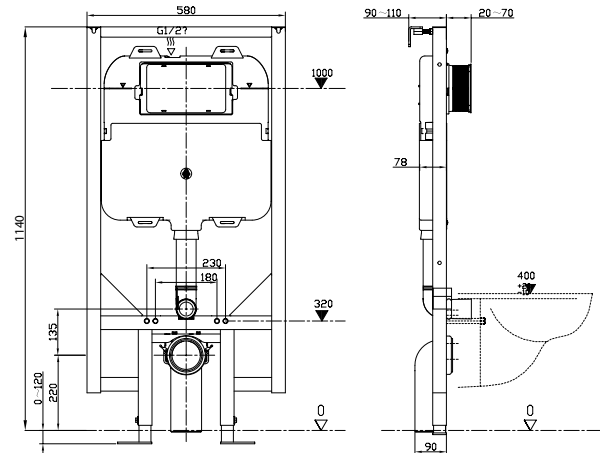

Included as standard

Our wall hung toilet support frames all include:

- Water saving dual flush cistern
- Epoxy power coated steel frame, tested to take up to 400kg weight
- For wall hung toilets with connection dimensions in accordance with EN 33:2011
- Compatible with all Crosswater flush plates
- Large feet for easy rear fixing (specially designed for UK timber floor)

- Supplied complete with all fittings for installation
- Easy install wall brackets for vertical or horizontal fixing
- Adjustable feet with rubber sound deadening pads
- Full UK specification to EN 14055 Class 2
- Easy install wall brackets for vertical or horizontal fixing

0.82m Toilet Frame

0.82m Height Toilet Frame

Dual flush
Top & front flush
Maximum supply pressure 6 bar
Compatible with our wide range of flush plates
WRAS Approved Product

WCF82X50+2

£440

0.98m Toilet Frame

0.98m Height Toilet Frame

Dual flush
Front flush only
Maximum supply pressure 6 bar
Compatible with our wide range of flush plates
WRAS Approved Product

WCF98X50+2

£455

1.12m Toilet Frame

1.12m Height Toilet Frame

Dual flush
Front flush only
Maximum supply pressure 6 bar
Compatible with our wide range of flush plates
WRAS Approved Product

WCF118X50+2

£450

Ultra Slim 1.14m Toilet Frame

Ultra Slim 1.14m Height Toilet Frame

Dual flush
Front flush only
Maximum supply pressure 6 bar
Compatible with our wide range of flush plates
WRAS Approved Product

WCF118X50-VS+2

£470