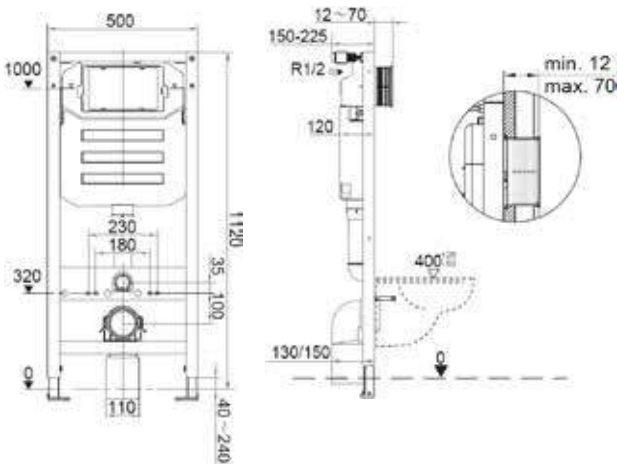

Included as standard

Our wall hung toilet support frames all include:

- Water saving dual flush cistern
- Epoxy power coated steel frame, tested to take up to 400kg weight
- For wall hung toilets with connection dimensions in accordance with EN 33:2011
- Compatible with all Crosswater flush plates
- Large feet for easy rear fixing (specially designed for UK timber floor)

- Supplied complete with all fittings for installation
- Easy install wall brackets for vertical or horizontal fixing
- Adjustable feet with rubber sound deadening pads
- Full UK specification to EN 14055 Class 2
- Easy install wall brackets for vertical or horizontal fixing

0.82m Toilet Frame

0.82m Height Toilet Frame

Dual flush
Top & front flush
Maximum supply pressure 6 bar
Compatible with our wide range of flush plates
WRAS Approved Product

WCF82X50+2

£440

0.98m Toilet Frame

0.98m Height Toilet Frame

Dual flush
Front flush only
Maximum supply pressure 6 bar
Compatible with our wide range of flush plates
WRAS Approved Product

WCF98X50+2

£455

1.12m Toilet Frame

1.12m Height Toilet Frame

Dual flush
Front flush only
Maximum supply pressure 6 bar
Compatible with our wide range of flush plates
WRAS Approved Product

WCF118X50+2

£450

Ultra Slim 1.14m Toilet Frame

Ultra Slim 1.14m Height Toilet Frame

Dual flush
Front flush only
Maximum supply pressure 6 bar
Compatible with our wide range of flush plates
WRAS Approved Product

WCF118X50-VS+2

£470